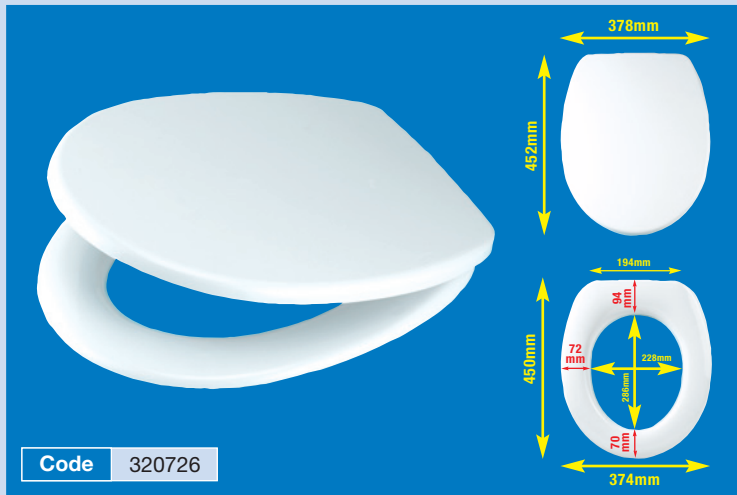

DUDLEY

THERMOSET Toilet Seats