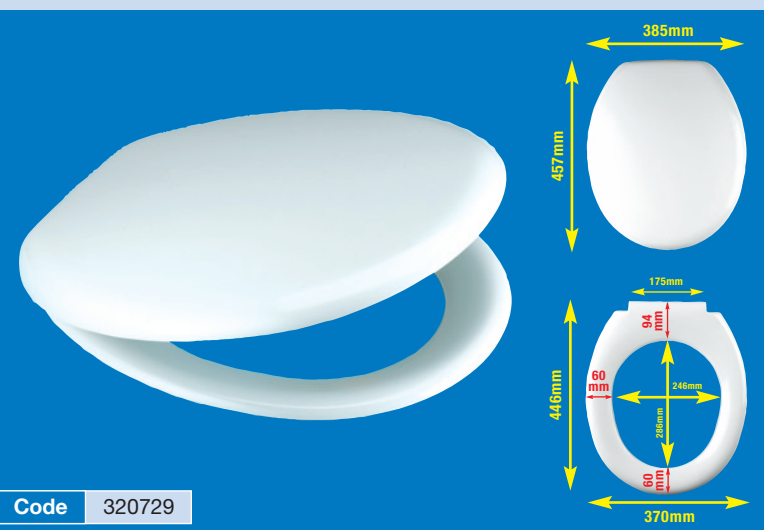

Francesca

- Heavy-duty 2.5Kg seat
- Available in glossy White
- Rubber seat and cover buffers
- Easy-clean surface
- Top fix hinges available as an optional extra (Code 320913)