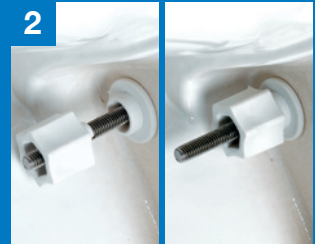

Special Features

Our easy-fit hinges (inset 2) are fitted in seconds. The nut slides over the thread and requires only a few turns to tighten. As a result, installation is quicker and simpler than with traditional hinges. The hinge centres are adjustable to suit most WC pans. Top fix hinges can be supplied for use in back-to-wall and other applications where access from below is restricted. For replacement hinges, see page 44.

*Except for the soft-close hinges on the Celine seat.

2

Adjustable, easy-fit hinges suit most WC pans & are installed in seconds

3

Durable material & construction

4

Durable rubber lid & seat buffers

5