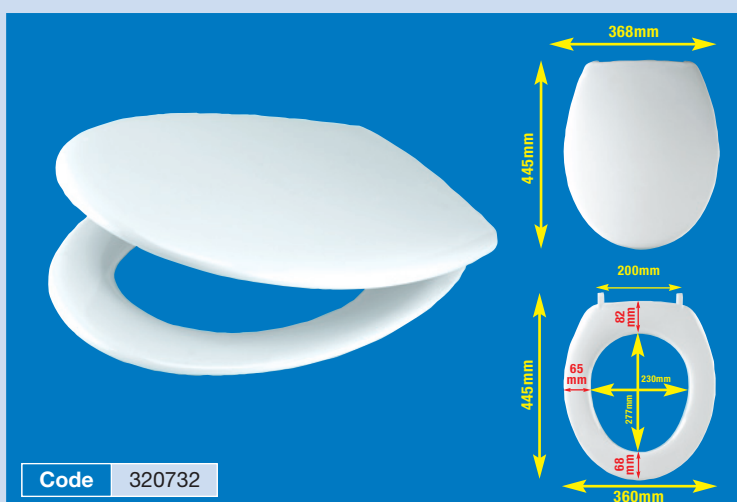

Tamara

- Heavy-duty 2.3Kg seat
- Available in glossy White
- Rubber seat and cover buffers
- Easy-clean surface
- Top fix hinges available as an optional extra (Code 320913)

DUDLEY

THERMOSPLASTIC Toilet Seats

Amelia

- Medium-duty 1.2Kg seat
- Wrap-over style cover
- Available in glossy White & Black
- Rubber seat and cover buffers
- Easy-clean surface

Danielle

- Medium-duty 1.65Kg seat
- Available in glossy White & Black
- Rubber seat and cover buffers
- Easy-clean surface