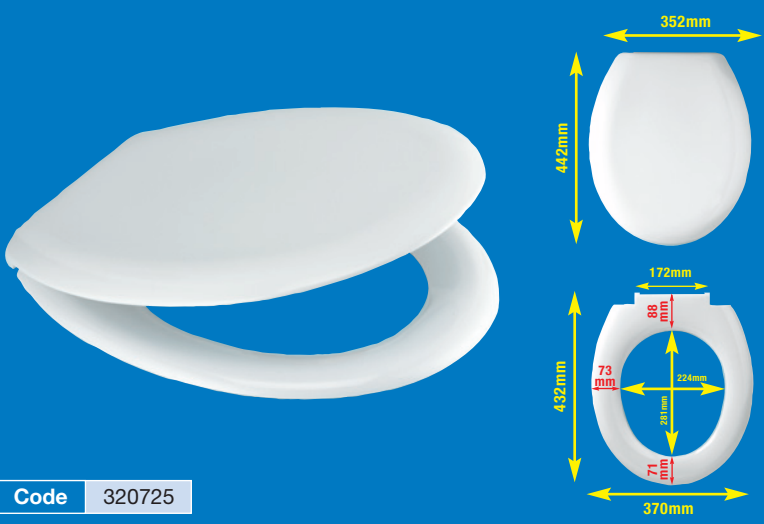

370mm
445mm
180mm
70mm
65mm
240mm
200mm
65mm
370mm
450mm

Code 320724

Boudicea

- Heavy-duty 2.1Kg seat
- Available in glossy White
- Rubber seat and cover buffers
- Easy-clean surface
- Top fix hinges available as an optional extra (Code 320913)

DUDLEY

THERMOSET Toilet Seats

Code 320725

Eve

- Medium-duty 1.55Kg seat
- Available in glossy White
- Rubber seat and cover buffers
- Easy-clean surface
- Top fix hinges available as an optional extra (Code 320913)