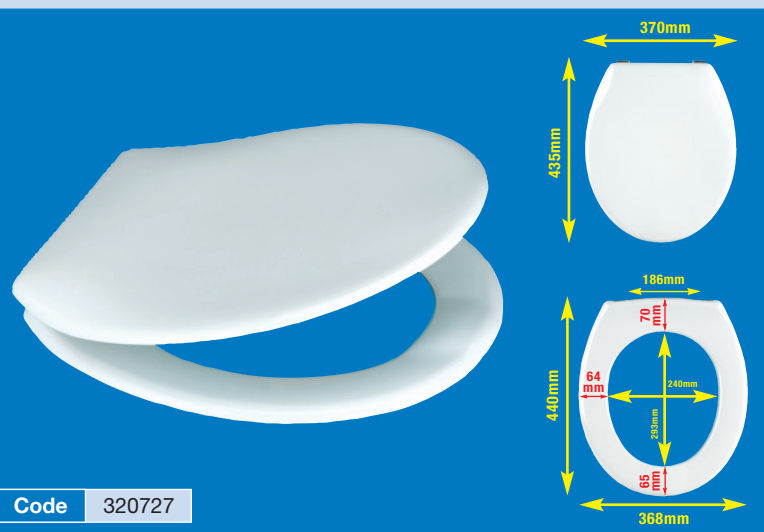

DUDLEY

THERMOSET Toilet Seats

Code 320725

Eve

- Medium-duty 1.55Kg seat
- Available in glossy White
- Rubber seat and cover buffers
- Easy-clean surface
- Top fix hinges available as an optional extra (Code 320913)