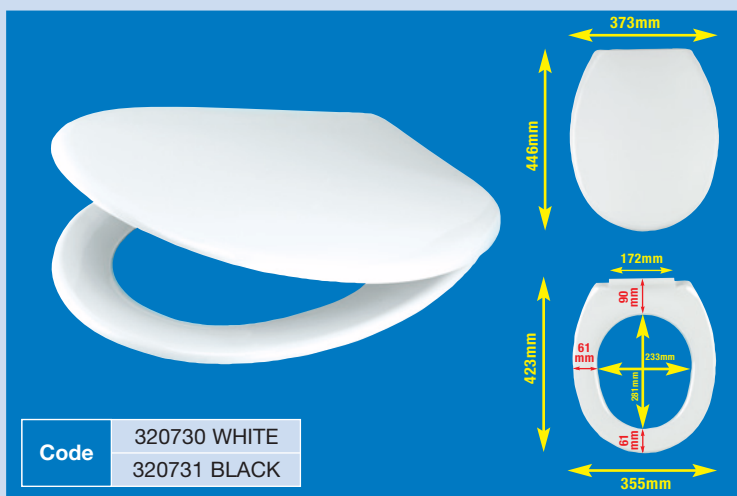

DUDLEY

THERMOSPLASTIC Toilet Seats