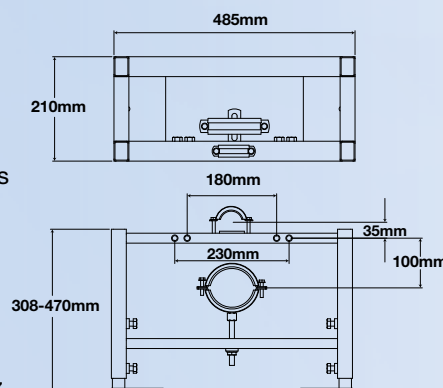

DUDLEY ILLUSION FREESTANDA™

FREE STANDING FRAME FOR WALL-HUNG WC PANS

1

Product Description

The Dudley Illusion Freestanda is a strong, free-standing in-wall support frame for wall-hung WC pans.

Uses

The Freestanda is perfect for use where no solid rear wall fixing is available. It can be installed against flat walls or partitions (inset 2), into fitted bathroom furniture and most other ducted applications.

The frame can also be used in conjunction with any lever, pushbutton or electronically operated Dudley concealed cistern to provide a tailor made solution. It passes the 400Kg load test based on EN 997 and can be installed with confidence.

Special Features

Large, sturdy floor fixing brackets securely support the frame and WC pan, removing the need for rear wall fixing. The legs of the Freestanda (inset 4) can be quickly and easily adjusted to provide WC pan height fixing flexibility. This enables the frame to be used in most applications from traditional bathrooms and washrooms to modern wet rooms. A pan connector is included.

Technical Information

- Large floor brackets have three fixing holes for a secure installation
- Strong steel tubular section construction
- Flushbend and WC pan connector clamps
- Blue painted finish with galvanised wall & floor brackets
- Supplied with floor & pan fixing bolts
- Can be used with any Dudley concealed cistern
- Passes 400Kg load test based on EN 997