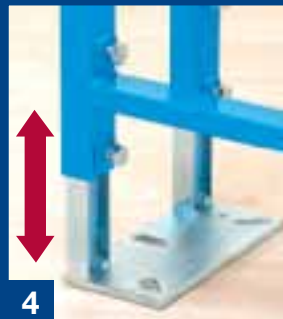

Special Features

Large, sturdy floor fixing brackets securely support the frame and WC pan, removing the need for rear wall fixing. The legs of the Freestanda (inset 4) can be quickly and easily adjusted to provide WC pan height fixing flexibility. This enables the frame to be used in most applications from traditional bathrooms and washrooms to modern wet rooms. A pan connector is included.

Technical Information

- Large floor brackets have three fixing holes for a secure installation
- Strong steel tubular section construction
- Flushbend and WC pan connector clamps
- Blue painted finish with galvanised wall & floor brackets
- Supplied with floor & pan fixing bolts
- Can be used with any Dudley concealed cistern
- Passes 400Kg load test based on EN 997

2

3

Can be used with all Dudley concealed cisterns

4

Legs are quickly and easily adjusted

NEW

Can be used with the following when installed with a Vantage concealed cistern:

Pneumatic push plates
- see page 20