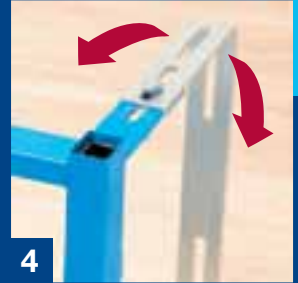

# ILLUSION UNIVERSAL™

FRAME FOR WALL-HUNG WC PANS

**1** Ideal for corners, flat walls & furniture

**2**

**3**

Can be used with all Dudley concealed cisterns

**4**

Reversible wall brackets can be fixed through 180°

## Uses

Unique wall and floor fixing brackets enable the frame to be installed against flat walls (inset 3), into corners (inset 2) and fitted bathroom furniture. The Universal can be used in conjunction with any lever, pushbutton or electronically operated Dudley concealed cistern to provide a tailor-made solution. The frame passes the 400Kg load test based on EN 997 and can be installed with confidence. The Universal can also be used with the new Dudley pushplates and electronic flushing - see pages 22-24.

## Special Features

The wall fixing brackets (inset 4) can be fixed at any angle through 180 degrees. This enables the Universal to be installed into most ducted applications and helps to overcome uneven rear walls. These brackets are reversible, allowing the frame to be fitted between 200mm and 390mm from the rear wall.

The floor fixing brackets (inset 5) unscrew from the frame leg and can be rotated through 360 degrees. Combined with the wall brackets, these simplify and speed up installation.

The legs of the Universal (inset 6) can be quickly and easily adjusted to provide WC pan height fixing flexibility. This enables the frame to be used in most applications from traditional bathrooms and washrooms to modern wet rooms.