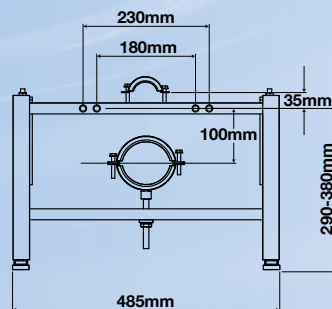

The floor fixing brackets (inset 5) unscrew from the frame leg and can be rotated through 360 degrees. Combined with the wall brackets, these simplify and speed up installation.

The legs of the Universal (inset 6) can be quickly and easily adjusted to provide WC pan height fixing flexibility. This enables the frame to be used in most applications from traditional bathrooms and washrooms to modern wet rooms.

**5**

Floor brackets rotate through 360°

**6**

Legs are quickly and easily adjusted

## Technical Information

- Wall brackets can be fixed through 180 degrees
- Floor brackets rotate through 360 degrees
- Strong steel tubular section construction
- Flushbend and WC pan connector clamps
- Blue painted finish with galvanised wall & floor brackets
- Supplied with floor & pan fixing bolts
- Can be used with any Dudley concealed cistern
- Passes 400Kg load test based on EN 997