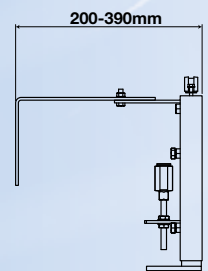

The floor fixing brackets (inset 5) unscrew from the frame leg and can be rotated through 360 degrees. Combined with the wall brackets, these simplify and speed up installation.

The legs of the Universal (inset 6) can be quickly and easily adjusted to provide WC pan height fixing flexibility. This enables the frame to be used in most applications from traditional bathrooms and washrooms to modern wet rooms.

**5**

Floor brackets rotate through 360°

**6**

Legs are quickly and easily adjusted

## Technical Information

- Wall brackets can be fixed through 180 degrees
- Floor brackets rotate through 360 degrees
- Strong steel tubular section construction
- Flushbend and WC pan connector clamps
- Blue painted finish with galvanised wall & floor brackets
- Supplied with floor & pan fixing bolts
- Can be used with any Dudley concealed cistern
- Passes 400Kg load test based on EN 997