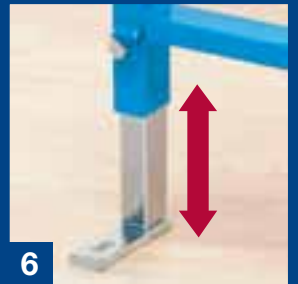

6

Legs are quickly and easily adjusted

Technical Information

- Wall brackets can be fixed through 180 degrees
- Floor brackets rotate through 360 degrees
- Strong steel tubular section construction
- Flushbend and WC pan connector clamps
- Blue painted finish with galvanised wall & floor brackets
- Supplied with floor & pan fixing bolts
- Can be used with any Dudley concealed cistern
- Passes 400Kg load test based on EN 997