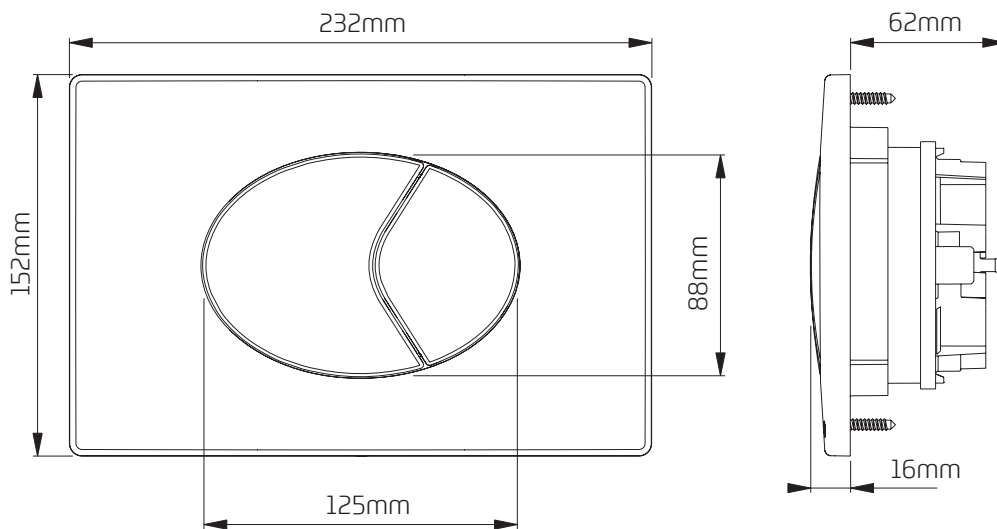

#### Water Saving

Dual flush operation for full and water saving reduced flush.

#### Features

- ~ Dual flush
- ~ Smooth pneumatic operation
- ~ Chrome plated finish
- ~ Can be positioned up to 250mm away from the cistern
- ~ Available in other colours - please enquire.

#### Dimensional Data

#### Technical Data

Operation	Pneumatic
Pneumatic Tube Length	750mm
Required Aperture	205mm x 116mm
Mounting Options	IPS Panelling, Furniture, Walls
Material	ABS
Code	322903