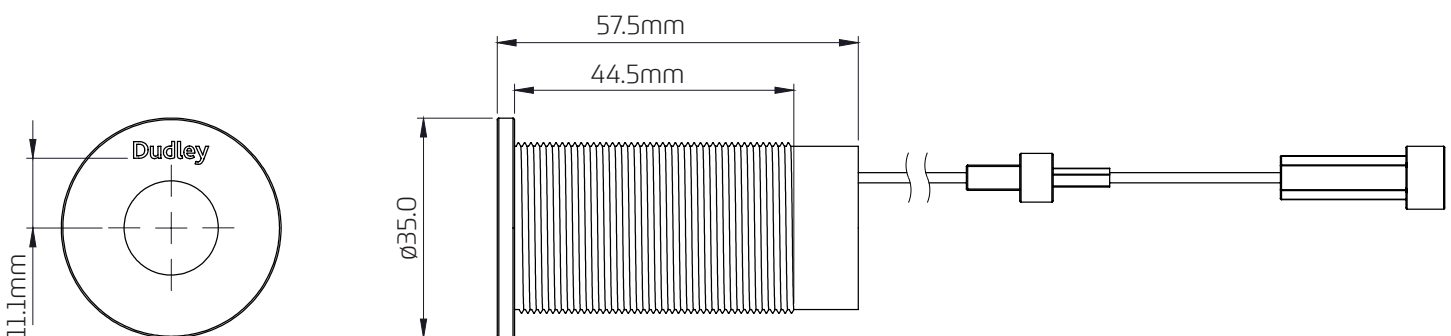

Applications

Provides touch free flushing for direct flush urinal systems.

Water Saving

- ~ Delivering as little as 1 litre of water per flush to provide significant savings compared with traditional petcocks
- ~ Supports BREEAM

Features

- ~ Sensor bezel available in polished chrome, stainless steel effect and matt black finishes
- ~ Flow time is programmable from 1 – 20 seconds, using optional remote control
- ~ Adjustable flow rate and flush time
- ~ Suitable for pressures of 0.3-8.0 bar
- ~ Sensor is supplied with solenoid valve
- ~ Can be set to automatic 24 hour hygiene flush
- ~ Can be supplied with Dudley DC Pipe Interrupter (air gap) to prevent bacteria contaminating the mains water supply and to achieve fluid category 5 back flow prevention
- ~ Reprogrammable with separately supplied remote control

Chrome

Stainless Steel

Matt Black

Dimensional Data

Technical Data

Operating Voltage	9V DC
Mains Supply	230V AC 50Hz
Battery Supply	9V
Operating Pressure	0.5-8.0 Bar
Sensor Range	300 - 800mm Adjustable
Preset Flush Time	6 seconds
Product Code	323687, 323686, 327979, 333959, 323694