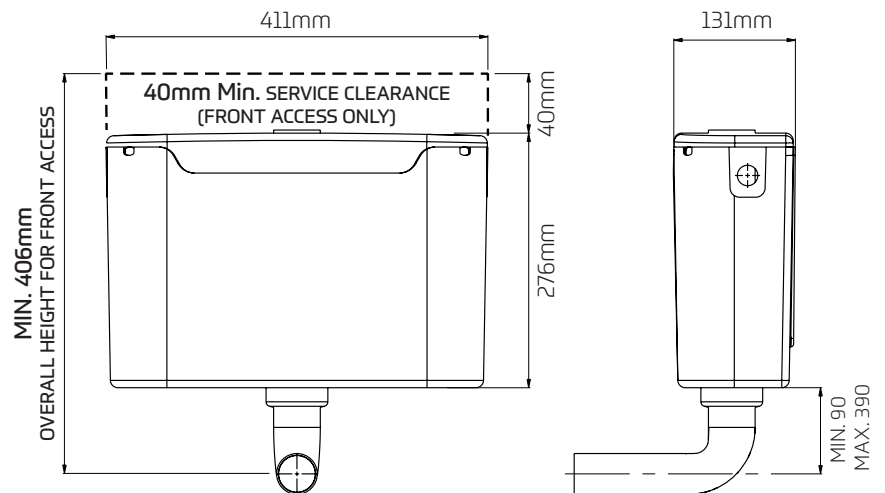

Applications

Ideal for use in comfort height furniture and in other concealed applications where space is a premium.

Water Saving & Compliance

- ~ WRAS approved cistern
- ~ Approved by the European Water Label Scheme
- ~ Supports BREEAM
- ~ The cistern complies with the Regulator's Specification

Features

- ~ Compact dimensions fit neatly into:
 - ~ Comfort height furniture
 - ~ 150mm deep service voids
 - ~ Narrow service voids
- ~ Supplied factory assembled for quick and easy installation
- ~ Push-fit flush pipe connection for quick & easy installation
- ~ Top access; front access achievable with 40mm clearance above lid*
- ~ One-piece cistern fixing brackets
- ~ 250mm pneumatic tubes allow for flexible actuator positioning
- ~ 390 x 290mm flush pipe included [trim to fit installation]
- ~ Internal overflow warning

Dimensional Data

Technical Data

Material (Cistern)	High Density Polystyrene (PS)
Inlet	Dudley Hydroflo: Side or Bottom
Outlet	Dudley Niagara: Pneumatic
Flush Volume	Dual Flush 6/4, 6/3, 5/3, 4/2.6 Litre or Single Flush 6, 5, 4 Litre
Product Code	333996 [Side Entry] 322951 [Bottom Entry]