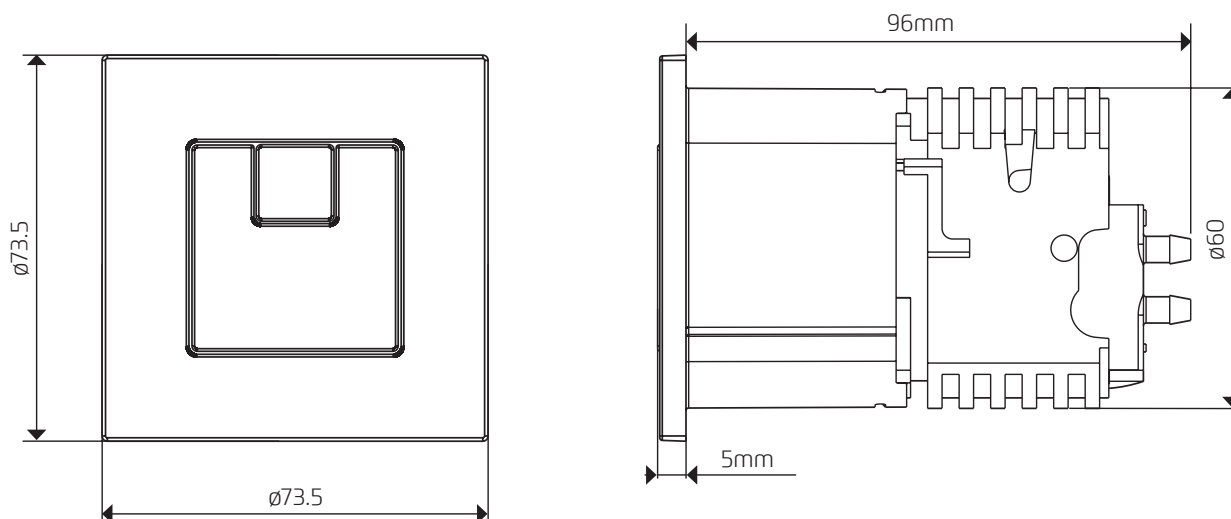

Features

- ~ Dual flush
- ~ Brushed Nickel, Chrome plated and Satin Brass finishes available
- ~ Smooth pneumatic operation
- ~ Can be positioned up to 250mm away from the cistern.

Chrome

Brushed Nickel

Matt Black

Satin Brass

Dimensional Data

Technical Data

Operation	Pneumatic
Pneumatic Tube Length	750mm
Required Aperture	62mm
Mounting Options	IPS Panelling, Furniture, Walls
Material	ABS
Product Code	Brushed Nickel 374974 [Bagged], Chrome 327734 [Boxed] 325276 [Bagged], Matt Black 375286 [Bagged], Satin Brass 375055 [Bagged]