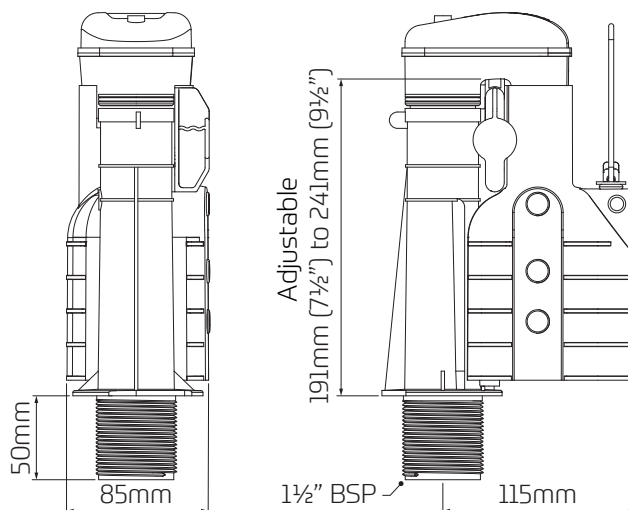

Applications

Our best ever syphon fits in all syphon flush ceramic and plastic WC cisterns.

Available as a replacement for all Dudley one piece and two piece syphons.

Water Saving

- ~ Dudley Duoflush® delivers water saving reduced flush when lever is held down and full flush when lever is depressed and released
- ~ 6/7/9 litre volume adjustment guaranteeing optimum flush performance.

Features

- ~ The world's most compact syphon - Fits all syphon flush ceramic and plastic WC cisterns
- ~ Height adjustable from 7½" (191mm) to 9½" (241mm)
- ~ Retrofits onto all existing Dudley downlegs; Turbo 88 Adjustable and Fixed Height, S44R and S1-11 syphon downlegs
- ~ The best performing syphon that fits all cisterns
- ~ User-friendly light-touch operation
- ~ Fully captive yellow fixing pin does not need to be removed to install syphon, easing installation
- ~ Convertible to single flush
- ~ WRAS approved product.

Dimensional Data

Technical Data

Outlet	1½" BSP (48mm)
Flush Volume	6/7/9 Litre Convertible
Sizes	Adjustable from 191mm (7½") to 241mm (9½") in ½" increments
Cistern Type	Low Level
Product Code	370873