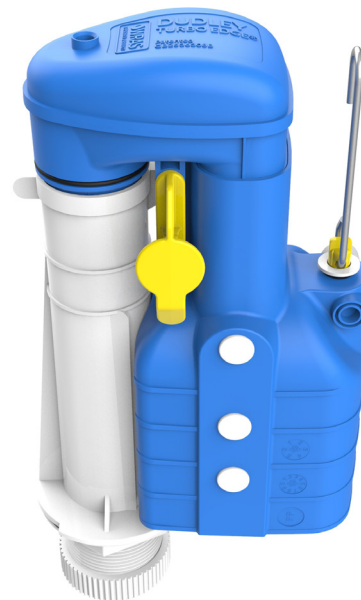

Applications

Our best ever syphon fits in all syphon flush ceramic and plastic WC cisterns.

Available as a replacement for all Dudley one piece and two piece syphons.

Water Saving

- ~ Dudley Duoflush® delivers water saving reduced flush when lever is held down and full flush when lever is depressed and released
- ~ 6/7/9 litre volume adjustment guaranteeing optimum flush performance.

Features

- ~ The world's most compact syphon - Fits all syphon flush ceramic and plastic WC cisterns
- ~ Height adjustable from 7½" (191mm) to 9½" (241mm)
- ~ Retrofits onto all existing Dudley downlegs; Turbo 88 Adjustable and Fixed Height, S44R and S1-11 syphon downlegs
- ~ The best performing syphon that fits all cisterns
- ~ User-friendly light-touch operation
- ~ Fully captive yellow fixing pin does not need to be removed to install syphon, easing installation
- ~ Convertible to single flush
- ~ WRAS approved product.

Dimensional Data

Technical Data

Outlet	1½" BSP (48mm)
Flush Volume	6/7/9 Litre Convertible
Sizes	Adjustable from 191mm (7½") to 241mm (9½") in ½" increments
Cistern Type	Low Level
Product Code	370873