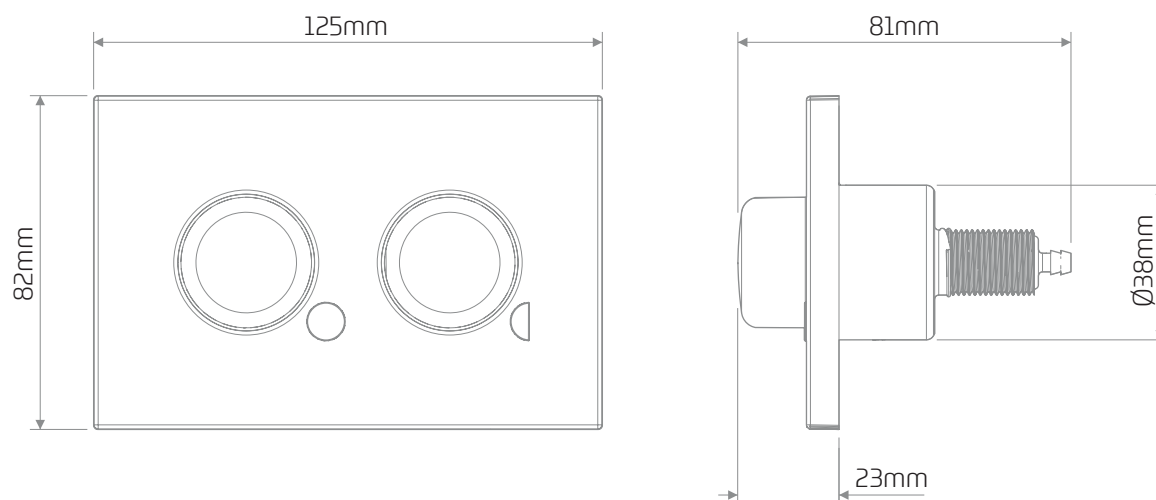

Applications

Designed for use with Dudley Vantage and Miniflo concealed cisterns and Illusion A and V frames.

Compatible with furniture, tiles, partitioning and walls.

Water Saving

Dual flush operation provides reduced flush for enhanced water saving.

Features

- ~ Chrome plated finish
- ~ Smooth pneumatic operation
- ~ Can be positioned up to 250mm from the cistern.

Dimensional Data

Technical Data

Operation	Pneumatic
Installation Aperture	2 x Ø40mm @ 50mm CTRS
Fixing Type	Mounted Chassis (Screws Supplied)
Wall Thickness	≥2mm
Flush Option	Dual Flush
Code	324762