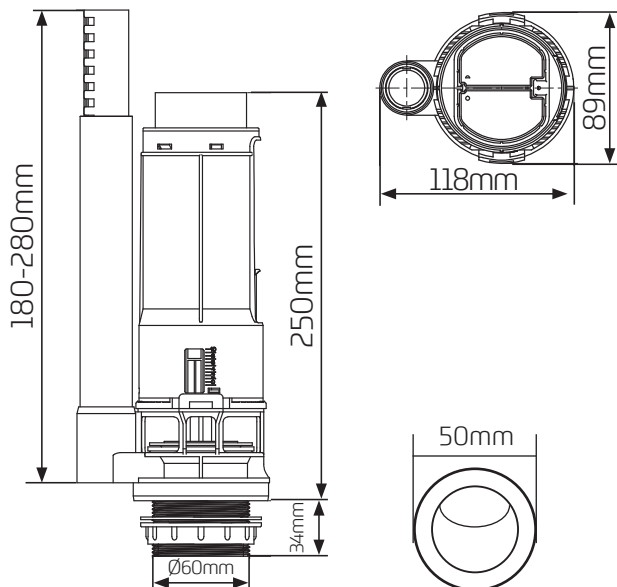

Applications

Ideal for use as a replacement in most ceramic or plastic exposed cisterns.

Water Saving

- ~ Water saving full and reduced flush
- ~ 6/4 litre dual flush

Features

- ~ Supplied with a 2" 60mm Outlet
- ~ Attractive chrome plated dual flush push button
- ~ Adjustable internal overflow from 180mm to 280mm
- ~ Bayonet fitting enables valve body to be quickly & easily removed from the cistern
- ~ Long life silicon rubber seal
- ~ Easy adjustment
- ~ WRAS approved
- ~ Now supplied with our NEW Valve Mate - retrofit flush valve adaptor. Designed to allow the Dudley Victoria Outlet Valve to retrofit the Fluidmaster Pro 550 and Wirquin Kayla flush valves.

Dimensional Data

Technical Data

Outlet	2" BSP (60mm)
Flush Volume	6/4 Litre Dual Flush
Compatible Cistern Size	250 - 280mm internal height
Cistern Type	Low Level Exposed and Close Coupled
Product Code	373328