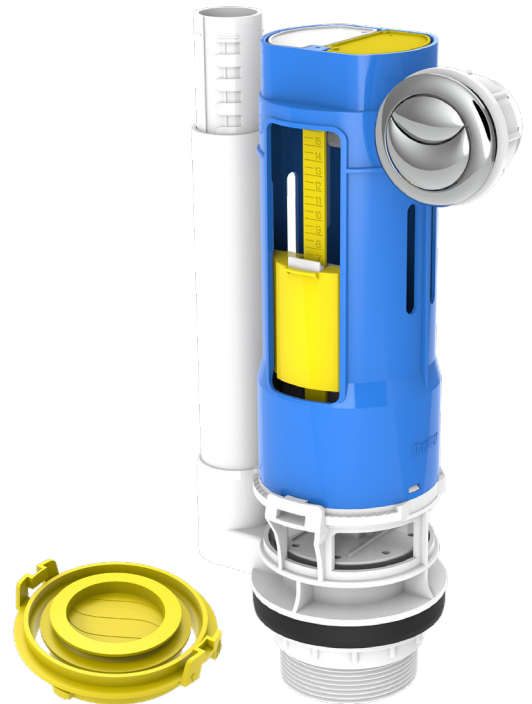

Applications

Ideal for use as a replacement in most ceramic or plastic exposed cisterns.

Water Saving

- ~ Water saving full and reduced flush
- ~ 6/4 litre dual flush

Features

- ~ Supplied with a 2" 60mm Outlet
- ~ Attractive chrome plated dual flush push button
- ~ Adjustable internal overflow from 180mm to 280mm
- ~ Bayonet fitting enables valve body to be quickly & easily removed from the cistern
- ~ Long life silicon rubber seal
- ~ Easy adjustment
- ~ WRAS approved
- ~ Now supplied with our NEW Valve Mate - retrofit flush valve adaptor. Designed to allow the Dudley Victoria Outlet Valve to retrofit the Fluidmaster Pro 550 and Wirquin Kayla flush valves.

Dimensional Data

Technical Data

Outlet	2" BSP (60mm)
Flush Volume	6/4 Litre Dual Flush
Compatible Cistern Size	250 - 280mm internal height
Cistern Type	Low Level Exposed and Close Coupled
Product Code	373328