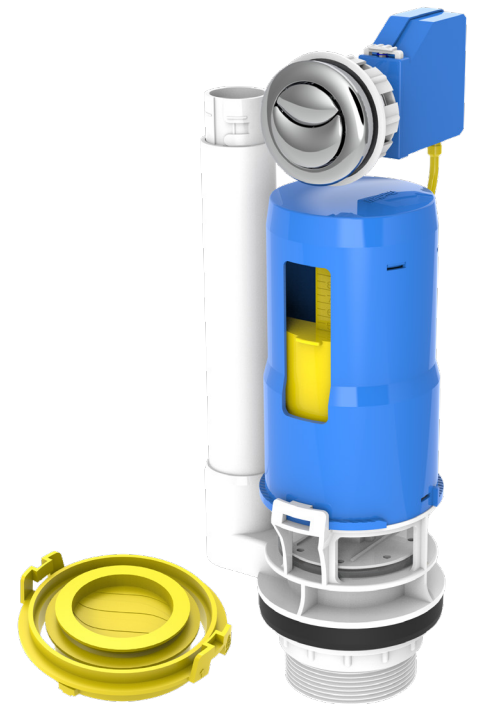

#### Applications

Ideal for use as a replacement in concealed cable operated cisterns typically mounted behind panelling or within furniture units.

#### Water Saving

~ 6/4 litre dual flush

#### Features

- ~ Suitable for 48mm (1½" BSP) and 60mm (2" BSP) outlets utilising supplied 2" adaptor
- ~ Chrome plated dual flush push button - Can replace a traditional flush lever in some furniture and close coupled installations.
- ~ Bayonet fitting enables valve body to be quickly and easily removed from the cistern
- ~ Easy adjustment
- ~ Now supplied with our NEW Valve Mate - retrofit flush valve adaptor. Designed to allow the Dudley Victoria Outlet Valve to retrofit the Fluidmaster Pro 550 and Wirquin Kayla flush valves.

#### Technical Data

Outlet	1½" BSP (48mm), 2" BSP (60mm 375036)
Flush Volume	6/4 Litre Dual Flush
Cable Length	300mm (470mm Cable option available)
Cistern Type	Low Level Exposed, Close Coupled, Concealed (Cable operated)
Product Code	325648 [300mm cable length] 375036 [470mm cable length]