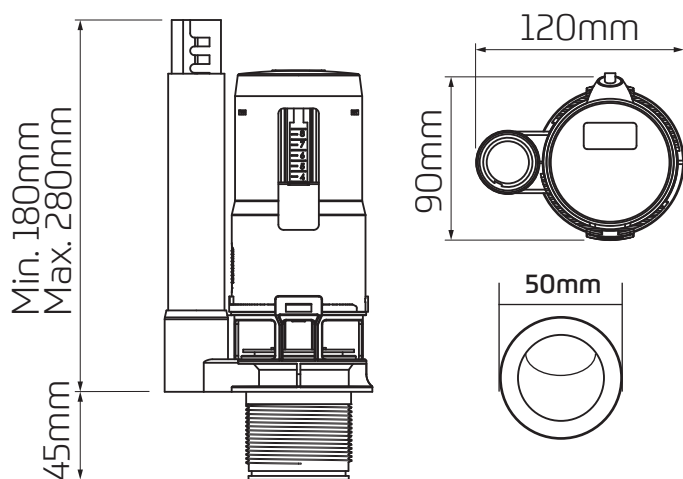

#### Water Saving

~ 6/4 litre dual flush

#### Features

- ~ Suitable for 48mm (1½" BSP) and 60mm (2" BSP) outlets utilising supplied 2" adaptor
- ~ Chrome plated dual flush push button - Can replace a traditional flush lever in some furniture and close coupled installations.
- ~ Bayonet fitting enables valve body to be quickly and easily removed from the cistern
- ~ Easy adjustment
- ~ Now supplied with our NEW Valve Mate - retrofit flush valve adaptor. Designed to allow the Dudley Victoria Outlet Valve to retrofit the Fluidmaster Pro 550 and Wirquin Kayla flush valves.

#### Dimensional Data

#### Technical Data

Outlet	1½" BSP (48mm), 2" BSP (60mm 375036)
Flush Volume	6/4 Litre Dual Flush
Cable Length	300mm (470mm Cable option available)
Cistern Type	Low Level Exposed, Close Coupled, Concealed (Cable operated)
Product Code	325648 [300mm cable length] 375036 [470mm cable length]