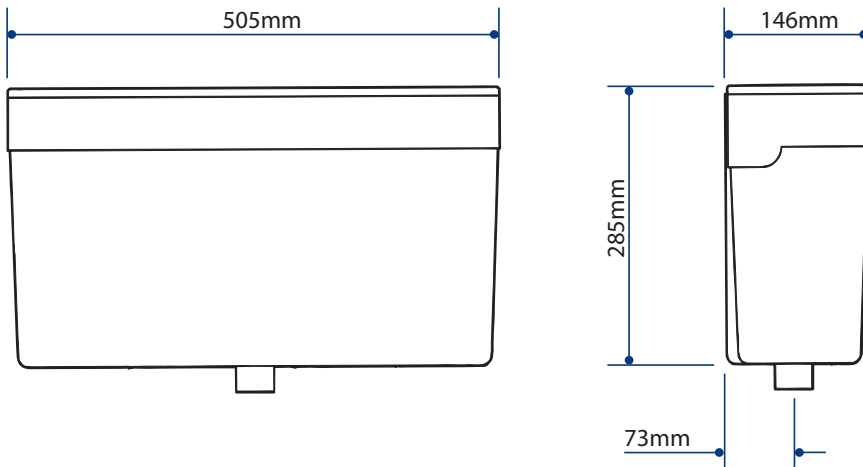

Applications

Concealed automatic urinal flushing cistern for commercial applications.

Features

- ~ Outlet centre 73mm from wall
- ~ Supplied with Dudley Auto Syphon and petcock
- ~ For compliance to water regulations, additional flow control measures are required
- ~ Use in combination with Dudley Kinetic® for full regulatory compliance.

Dimensional Data

Technical Data

Material	High Impact Polystyrene (PS)
Inlet	Petcock
Outlet	Dudley Auto Syphon
Flush Volume	4.5 Litre, 9 Litre, 13.5 Litre
Product Code	314128