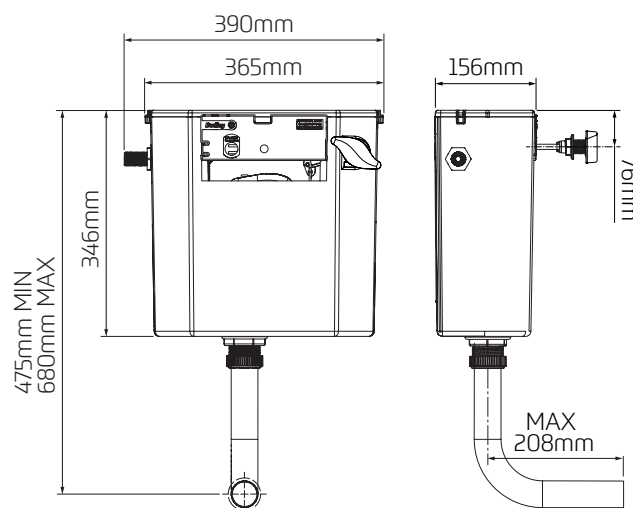

Applications

- ~ Front access serviceable cistern fitted with the Dudley Turbo Edge syphon.
- ~ Designed for use with WC furniture and IPS panelling. (Min. internal furniture size H838mm, W464mm, D183mm)
- ~ Suitable for use with reputable brand WC toilet pans.

Water Saving

Excellent water saving with 6/4, 6/3 and 4/2.6 litre volume dual flush options.

The Dudley Turbo Edge syphon guarantees a leak free flush mechanism.

Features

- ~ WRAS approved Dudley Turbo Edge syphon
- ~ WRAS approved Dudley Hydroflo with compact float and brass tail - fully compliant to BS 1212-4
- ~ Fluid category 5 cistern
- ~ Factory assembled
- ~ Available in both left handed and right handed applications, please specify at point of ordering
- ~ Multiple flushing volumes: 6/4, 6/3, 4/2.6 litre
- ~ Front access
- ~ Easily serviceable
- ~ Stylish actuator available in various finishes
- ~ 10 year warranty

Dimensional Data

Technical Data

Material	High Density Polystyrene (PS)
Inlet	Dudley Hydroflo Compact: Side Inlet
Outlet	Dudley Turbo Edge Syphon
Flush Volume	Dual Flush 6/4, 6/3, 4/2.6 Litre
Product Code	371854